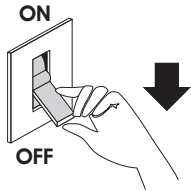

SEAMLESS Round (PLASTER PCR.031)

Installation Manual

230VAC / Max 35W / GU10

1

Attention

Switch off the main power.

2

3