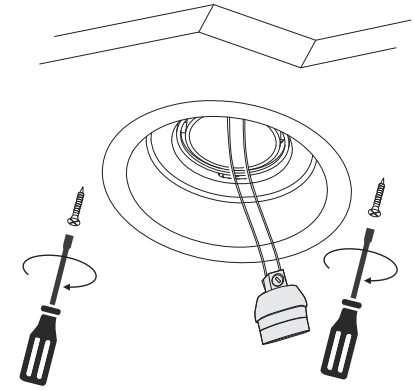

SEAMLESS Round (PLASTER PCR.031)

Installation Manual

230VAC / Max 35W / GU10

1

Attention

Switch off the main power.

2

3

4

5

6