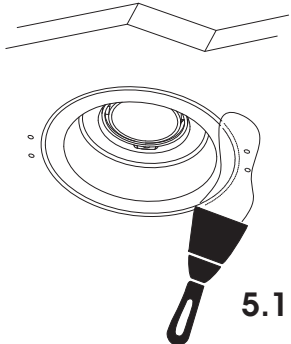

SEAMLESS Round (PLASTER PCR.031)

Installation Manual

230VAC / Max 35W / GU10

1

Attention

Switch off the main power.

2

3

4

5

6