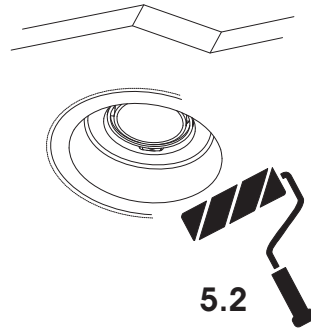

SEAMLESS Round (PLASTER PCR.031)

Installation Manual

230VAC / Max 35W / GU10

1

Attention

Switch off the main power.

2

3

4

5

6