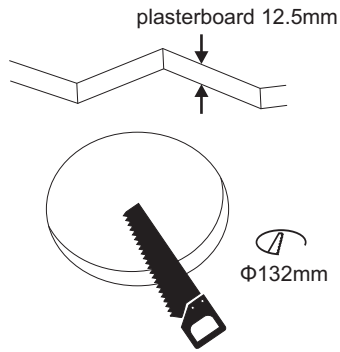

SEAMLESS Round (PLASTER PCR.031)

Installation Manual

230VAC / Max 35W / GU10

1

Attention

Switch off the main power.

2

3