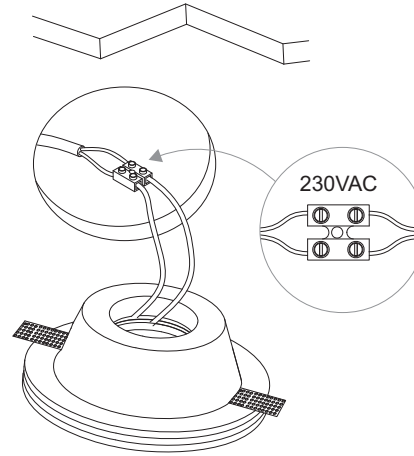

SEAMLESS Round (PLASTER PCR.031)

Installation Manual

230VAC / Max 35W / GU10

1

Attention

Switch off the main power.

2

3